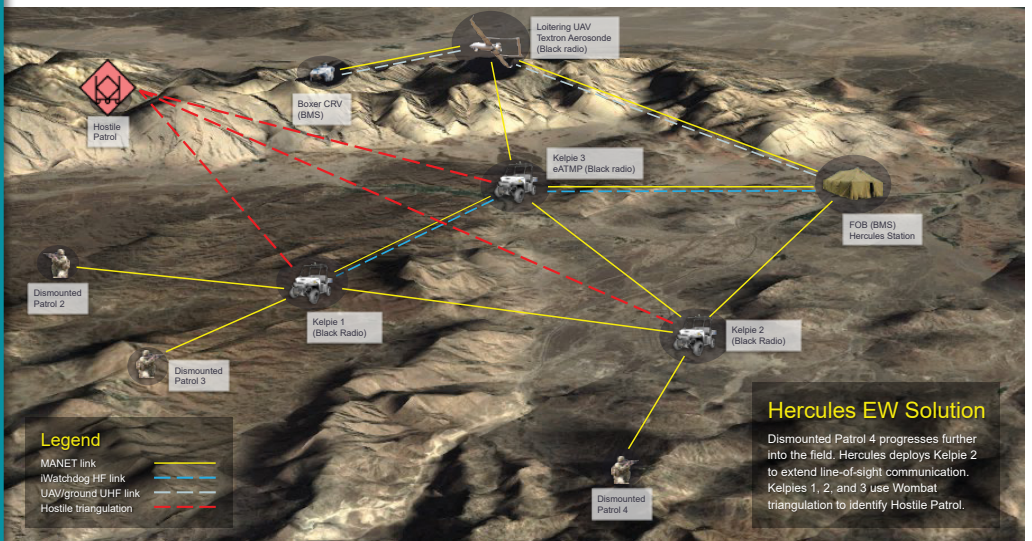

**PLATFORM**  
LAND / AIR / SEA

## HERCULES EW

COMBINING EW AND MESH RESILIENCE

**Incorporates**

- > Sovereign capability for Australian Army needs
- > Low-cost distributed EW capability
- > Resilient mesh network
- > Enhanced situational awareness for dispersed forces
- > Spectrum monitoring for channel assurance and allocation
- > Network awareness provided by RF spectrum monitoring.

... *protecting*  
*an army on the move*

**+**  
**Wombat S3**  
Smart Sensor Suite

INTELLIGENT TRANSCEIVER TO SUPPORT  
USER-CONFIGURABLE RF APPLICATIONS